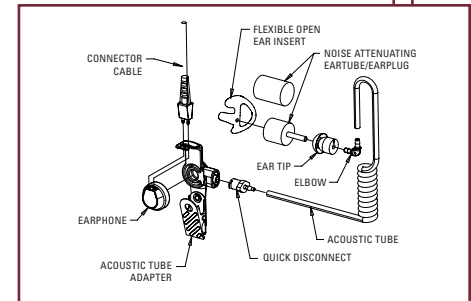

Noise-Attenuating Kit

- Provides additional hearing protection
- Certified noise reduction rating (NRR) of 25dB
- Comfortable adjustable yellow foam ear inserts

Quick Disconnect Adapter

- Allows users to easily replace or alternate acoustic tubes (i.e. multiple shift operations)
- Unique cable retention feature eliminates strain on the earphone
- Black or beige color options